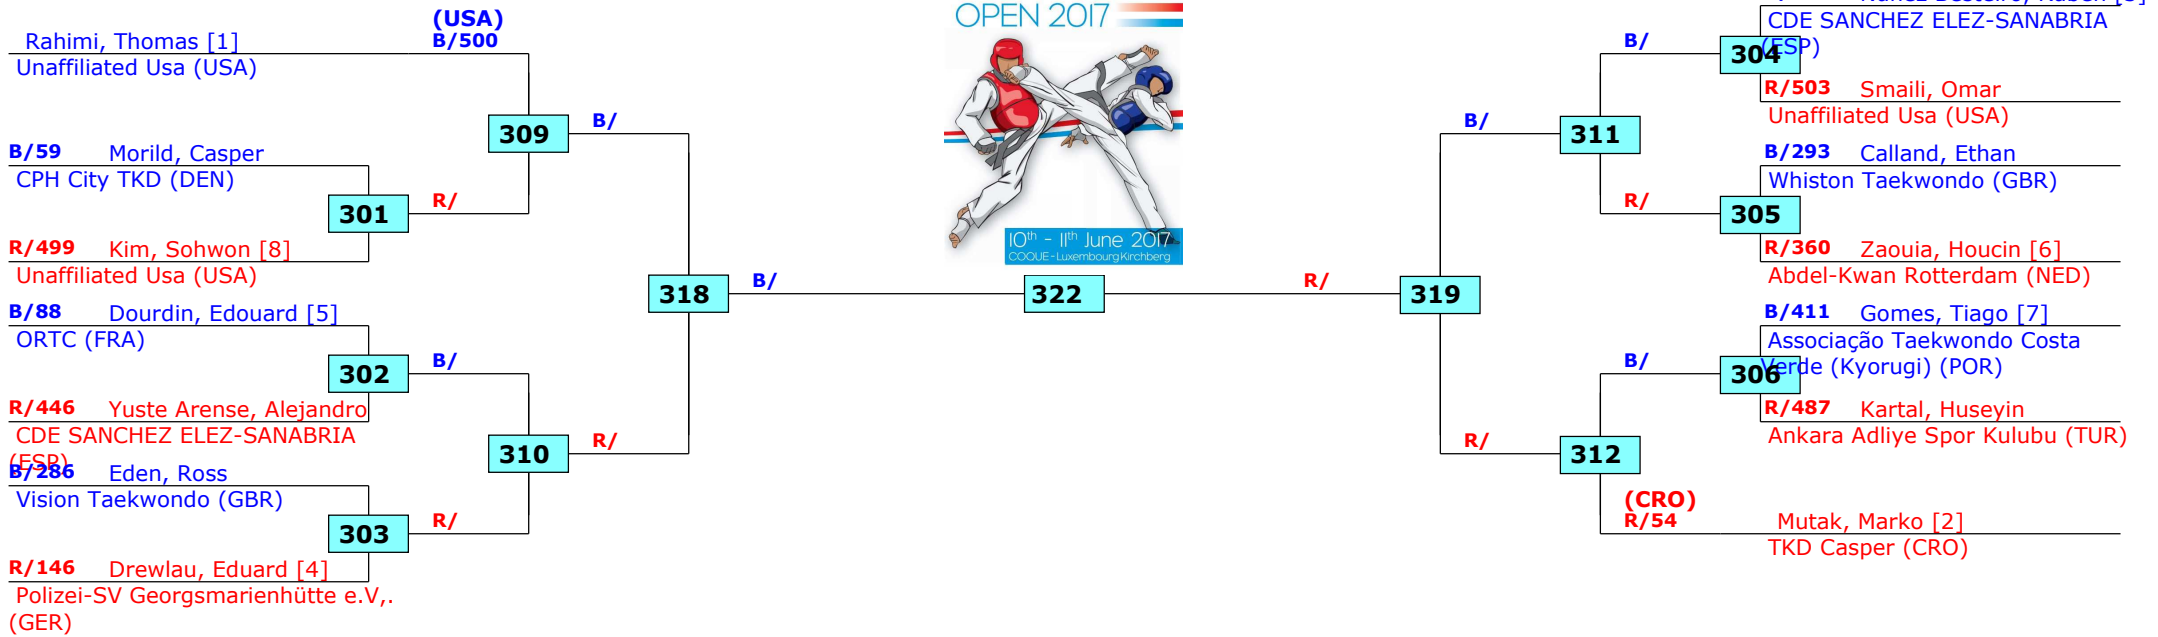

Prize winners:

QF SF Final SF QF

Luxembourg Open 2017 G1

Luxembourg, Luxembourg

Tournament date: 10-6-2017 upto 11-6-2017

Seniors Male A -63 (Bantam)

Active competitors: 20

Competition date: 10-6-2017

Luxembourg Open 2017 G1

Luxembourg, Luxembourg

Tournament date: 10-6-2017 upto 11-6-2017

Seniors Male A -68 (Feather)

Active competitors: 15

Competition date: 10-6-2017

Result legend:

(WDR) Withdrawal	(PUN) Punishment
(DSQ) Disqualified	(GDP) Golden Point
(RSC) Ref. stop contest	(PTG) Points win (gap)
(SUP) Superiority	(PTF) Points win (normal)

Prize winners:

QF SF Final SF QF

Luxembourg Open 2017 G1
Luxembourg, Luxembourg
Tournament date: 10-6-2017 upto 11-6-2017
Seniors Male A -74 (Light)
Active competitors: 14
Competition date: 10-6-2017

Result legend: