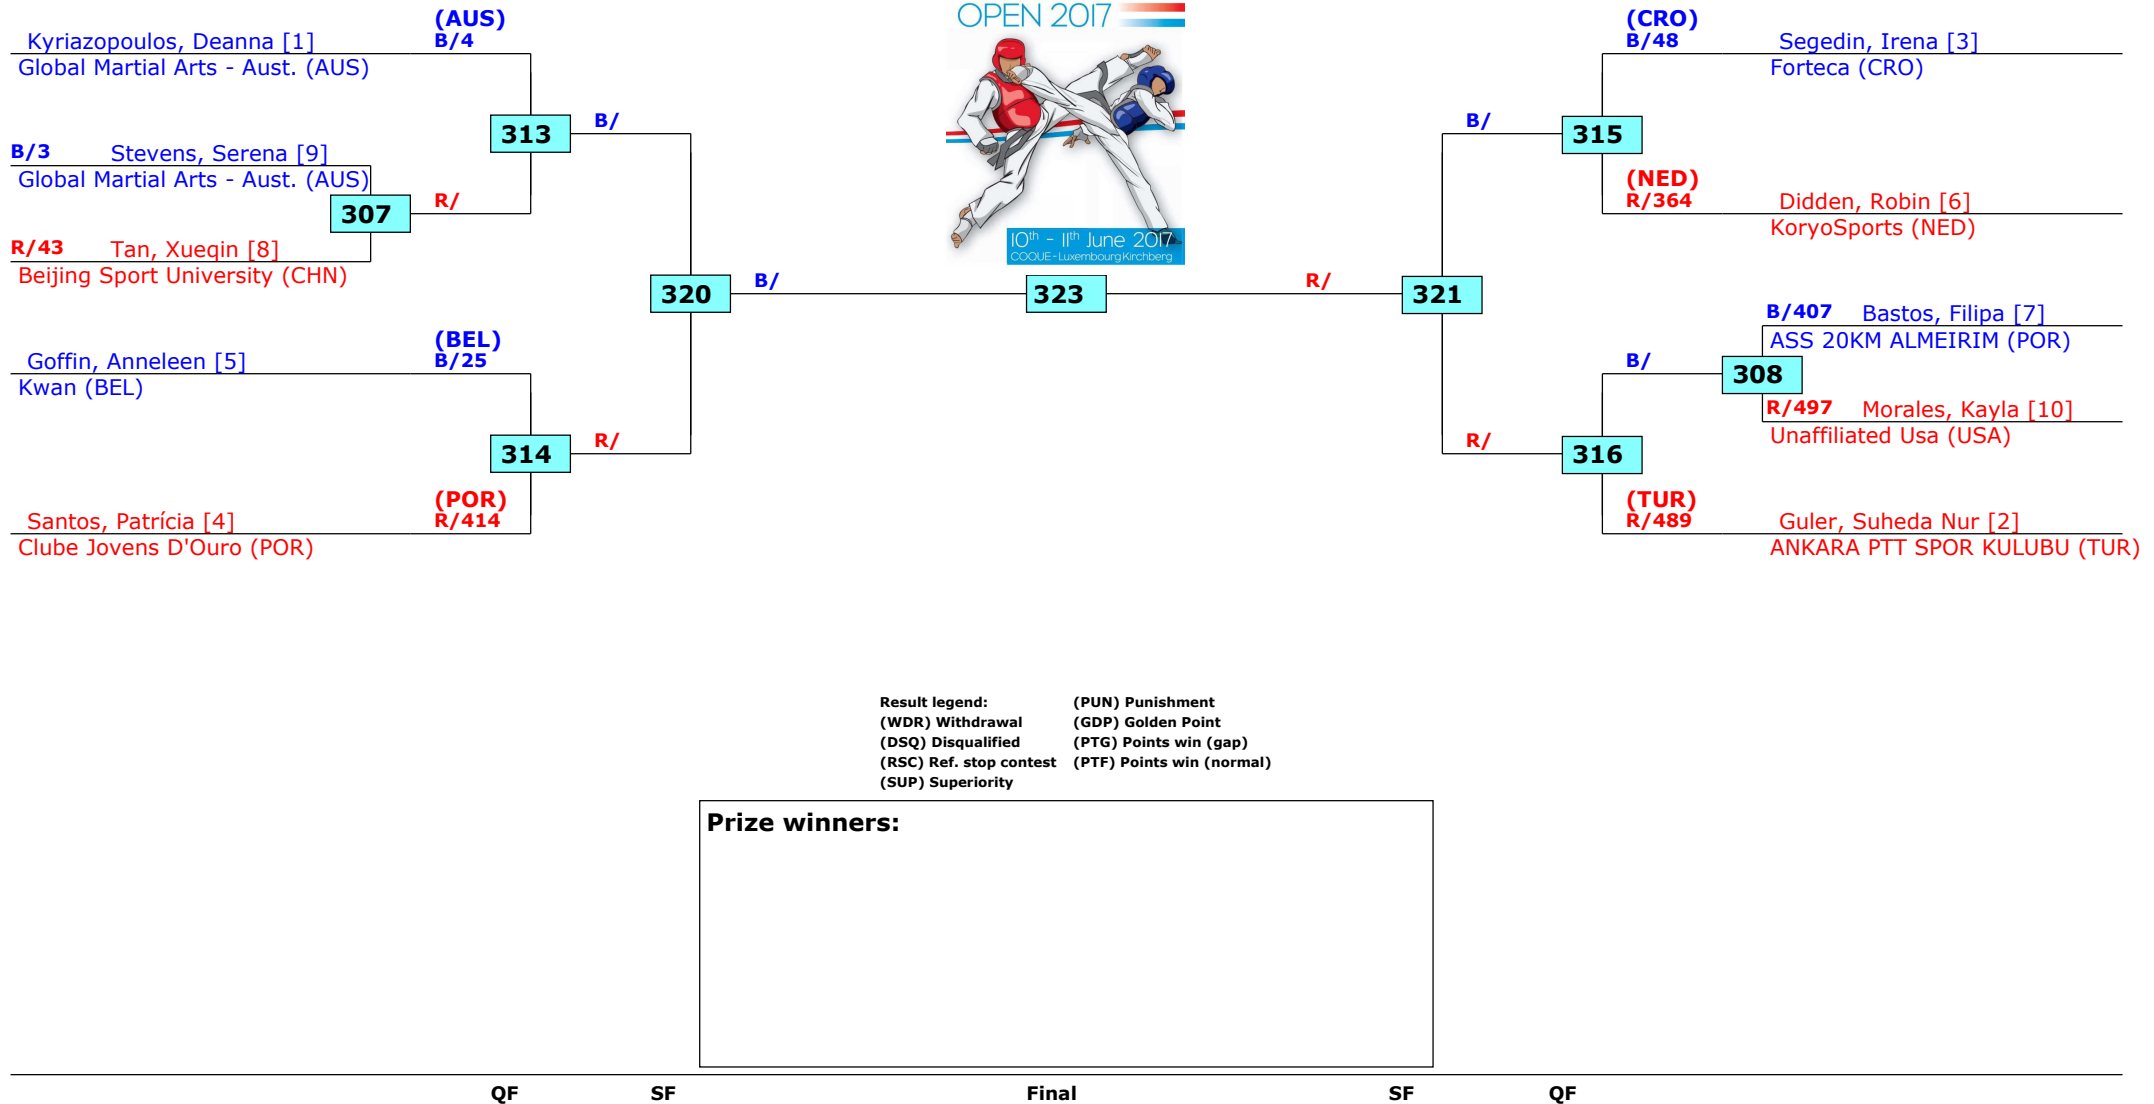

SF

QF

Luxembourg Open 2017 G1
Luxembourg, Luxembourg
Tournament date: 10-6-2017 upto 11-6-2017
Seniors Female A -46 (Fin)
Active competitors: 3
Competition date: 10-6-2017

Final

Result legend: (PUN) Punishment
 (WDR) Withdrawal (GDP) Golden Point
 (DSQ) Disqualified (PTG) Points win (gap)
 (RSC) Ref. stop contest (PTF) Points win (normal)
 (SUP) Superiority

Prize winners:

SF

Final

SF

Luxembourg Open 2017 G1
Luxembourg, Luxembourg
Tournament date: 10-6-2017 upto 11-6-2017
Seniors Female A -49 (Fly)
Active competitors: 10
Competition date: 10-6-2017

Result legend:
 (WDR) Withdrawal (PUN) Punishment
 (DSQ) Disqualified (GDP) Golden Point
 (RSC) Ref. stop contest (PTG) Points win (gap)
 (SUP) Superiority (PTF) Points win (normal)