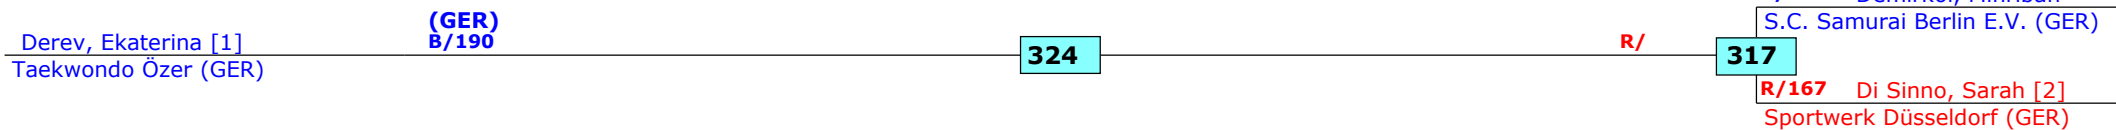

Prize winners:

SF

Final

SF

Luxembourg Open 2017 G1
Luxembourg, Luxembourg
Tournament date: 10-6-2017 upto 11-6-2017
Seniors Female A +73 (Heavy)
Active competitors: 3
Competition date: 10-6-2017

Final

Result legend: (PUN) Punishment
(WDR) Withdrawal (GDP) Golden Point
(DSQ) Disqualified (PTG) Points win (gap)
(RSC) Ref. stop contest (PTF) Points win (normal)
(SUP) Superiority