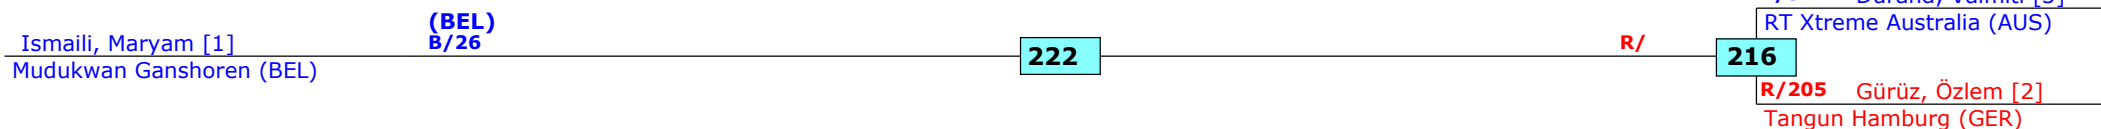

QF

Luxembourg Open 2017 G1

Luxembourg, Luxembourg

Tournament date: 10-6-2017 upto 11-6-2017

Seniors Male A -87 (Middle)

Active competitors: 9

Competition date: 10-6-2017

Luxembourg Open 2017 G1
Luxembourg, Luxembourg
Tournament date: 10-6-2017 upto 11-6-2017
Seniors Male A +87 (Heavy)
Active competitors: 7
Competition date: 10-6-2017

SF

QF

Luxembourg Open 2017 G1
Luxembourg, Luxembourg
Tournament date: 10-6-2017 upto 11-6-2017
Seniors Female A -46 (Fin)
Active competitors: 3
Competition date: 10-6-2017

Final

Result legend: (PUN) Punishment
 (WDR) Withdrawal (GDP) Golden Point
 (DSQ) Disqualified (PTG) Points win (gap)
 (RSC) Ref. stop contest (PTF) Points win (normal)
 (SUP) Superiority