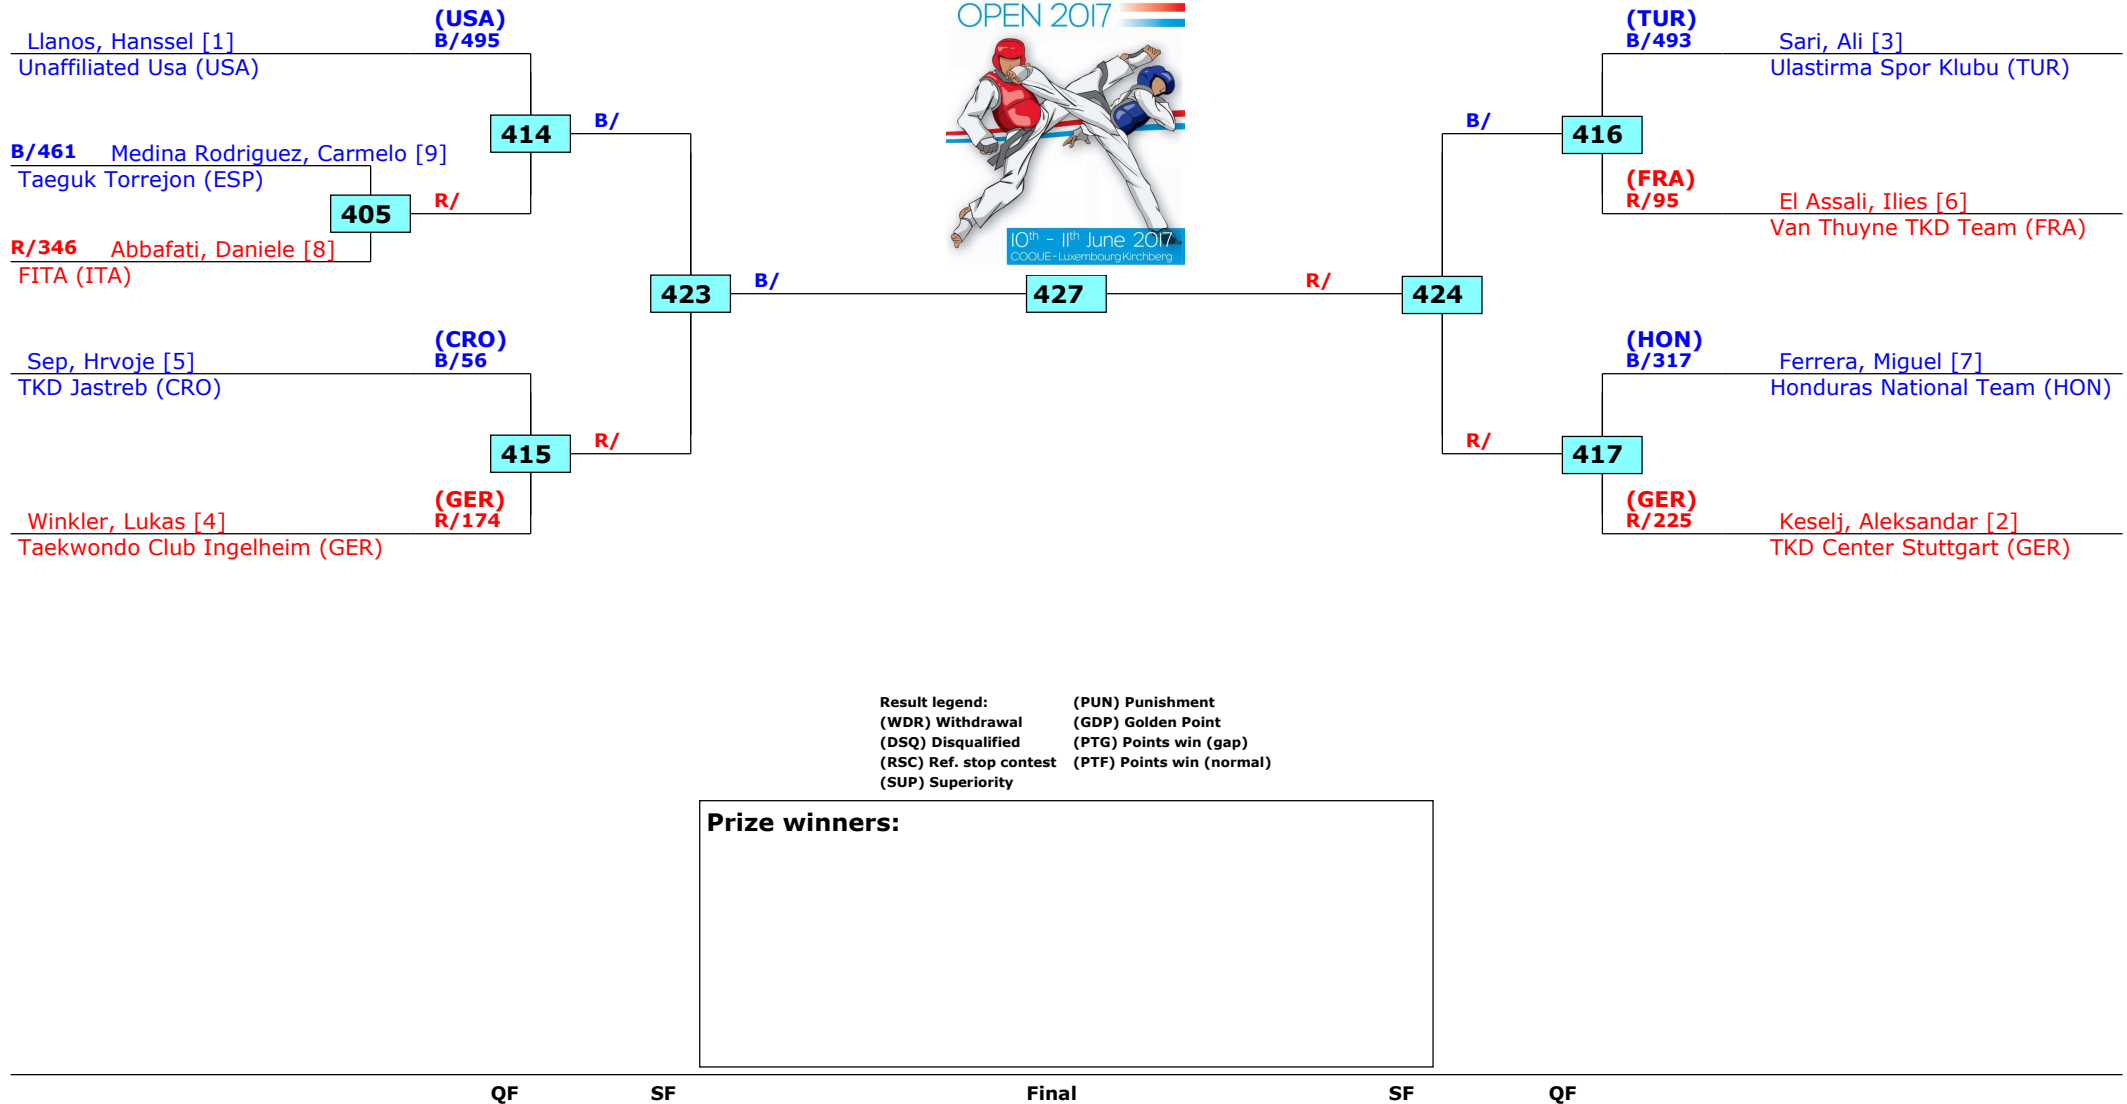

QF

Luxembourg Open 2017 G1

Luxembourg, Luxembourg

Tournament date: 10-6-2017 upto 11-6-2017

Seniors Male A -87 (Middle)

Active competitors: 9

Competition date: 10-6-2017

Luxembourg Open 2017 G1
Luxembourg, Luxembourg
Tournament date: 10-6-2017 upto 11-6-2017
Seniors Male A +87 (Heavy)
Active competitors: 7
Competition date: 10-6-2017

Result legend:
(WDR) Withdrawal (PUN) Punishment
(DSQ) Disqualified (GDP) Golden Point
(RSC) Ref. stop contest (PTG) Points win (gap)
(SUP) Superiority (PTF) Points win (normal)

Prize winners:

QF

SF

Final

SF

QF

Luxembourg Open 2017 G1
Luxembourg, Luxembourg
Tournament date: 10-6-2017 upto 11-6-2017
Seniors Female A -46 (Fin)
Active competitors: 3
Competition date: 10-6-2017

Final

Result legend: (PUN) Punishment
 (WDR) Withdrawal (GDP) Golden Point
 (DSQ) Disqualified (PTG) Points win (gap)
 (RSC) Ref. stop contest (PTF) Points win (normal)
 (SUP) Superiority