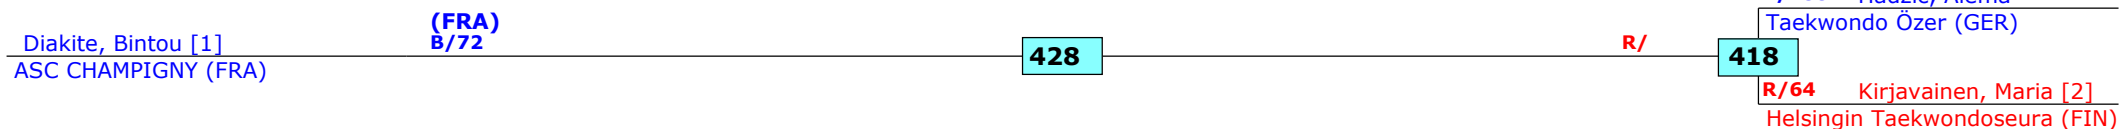

QF SF Final SF QF

Luxembourg Open 2017 G1

Luxembourg, Luxembourg

Tournament date: 10-6-2017 upto 11-6-2017

Seniors Female A -67 (Welter)

Active competitors: 11
Competition date: 10-6-2017

Result legend:
 (WDR) Withdrawal (PUN) Punishment
 (DSQ) Disqualified (GDP) Golden Point
 (RSC) Ref. stop contest (PTG) Points win (gap)
 (SUP) Superiority (PTF) Points win (normal)

Prize winners:

Luxembourg Open 2017 G1
Luxembourg, Luxembourg
Tournament date: 10-6-2017 upto 11-6-2017
Seniors Female A -73 (Middle)

Active competitors: 3

Competition date: 10-6-2017

Final

Result legend: (PUN) Punishment
 (WDR) Withdrawal (GDP) Golden Point
 (DSQ) Disqualified (PTG) Points win (gap)
 (RSC) Ref. stop contest (PTF) Points win (normal)
 (SUP) Superiority