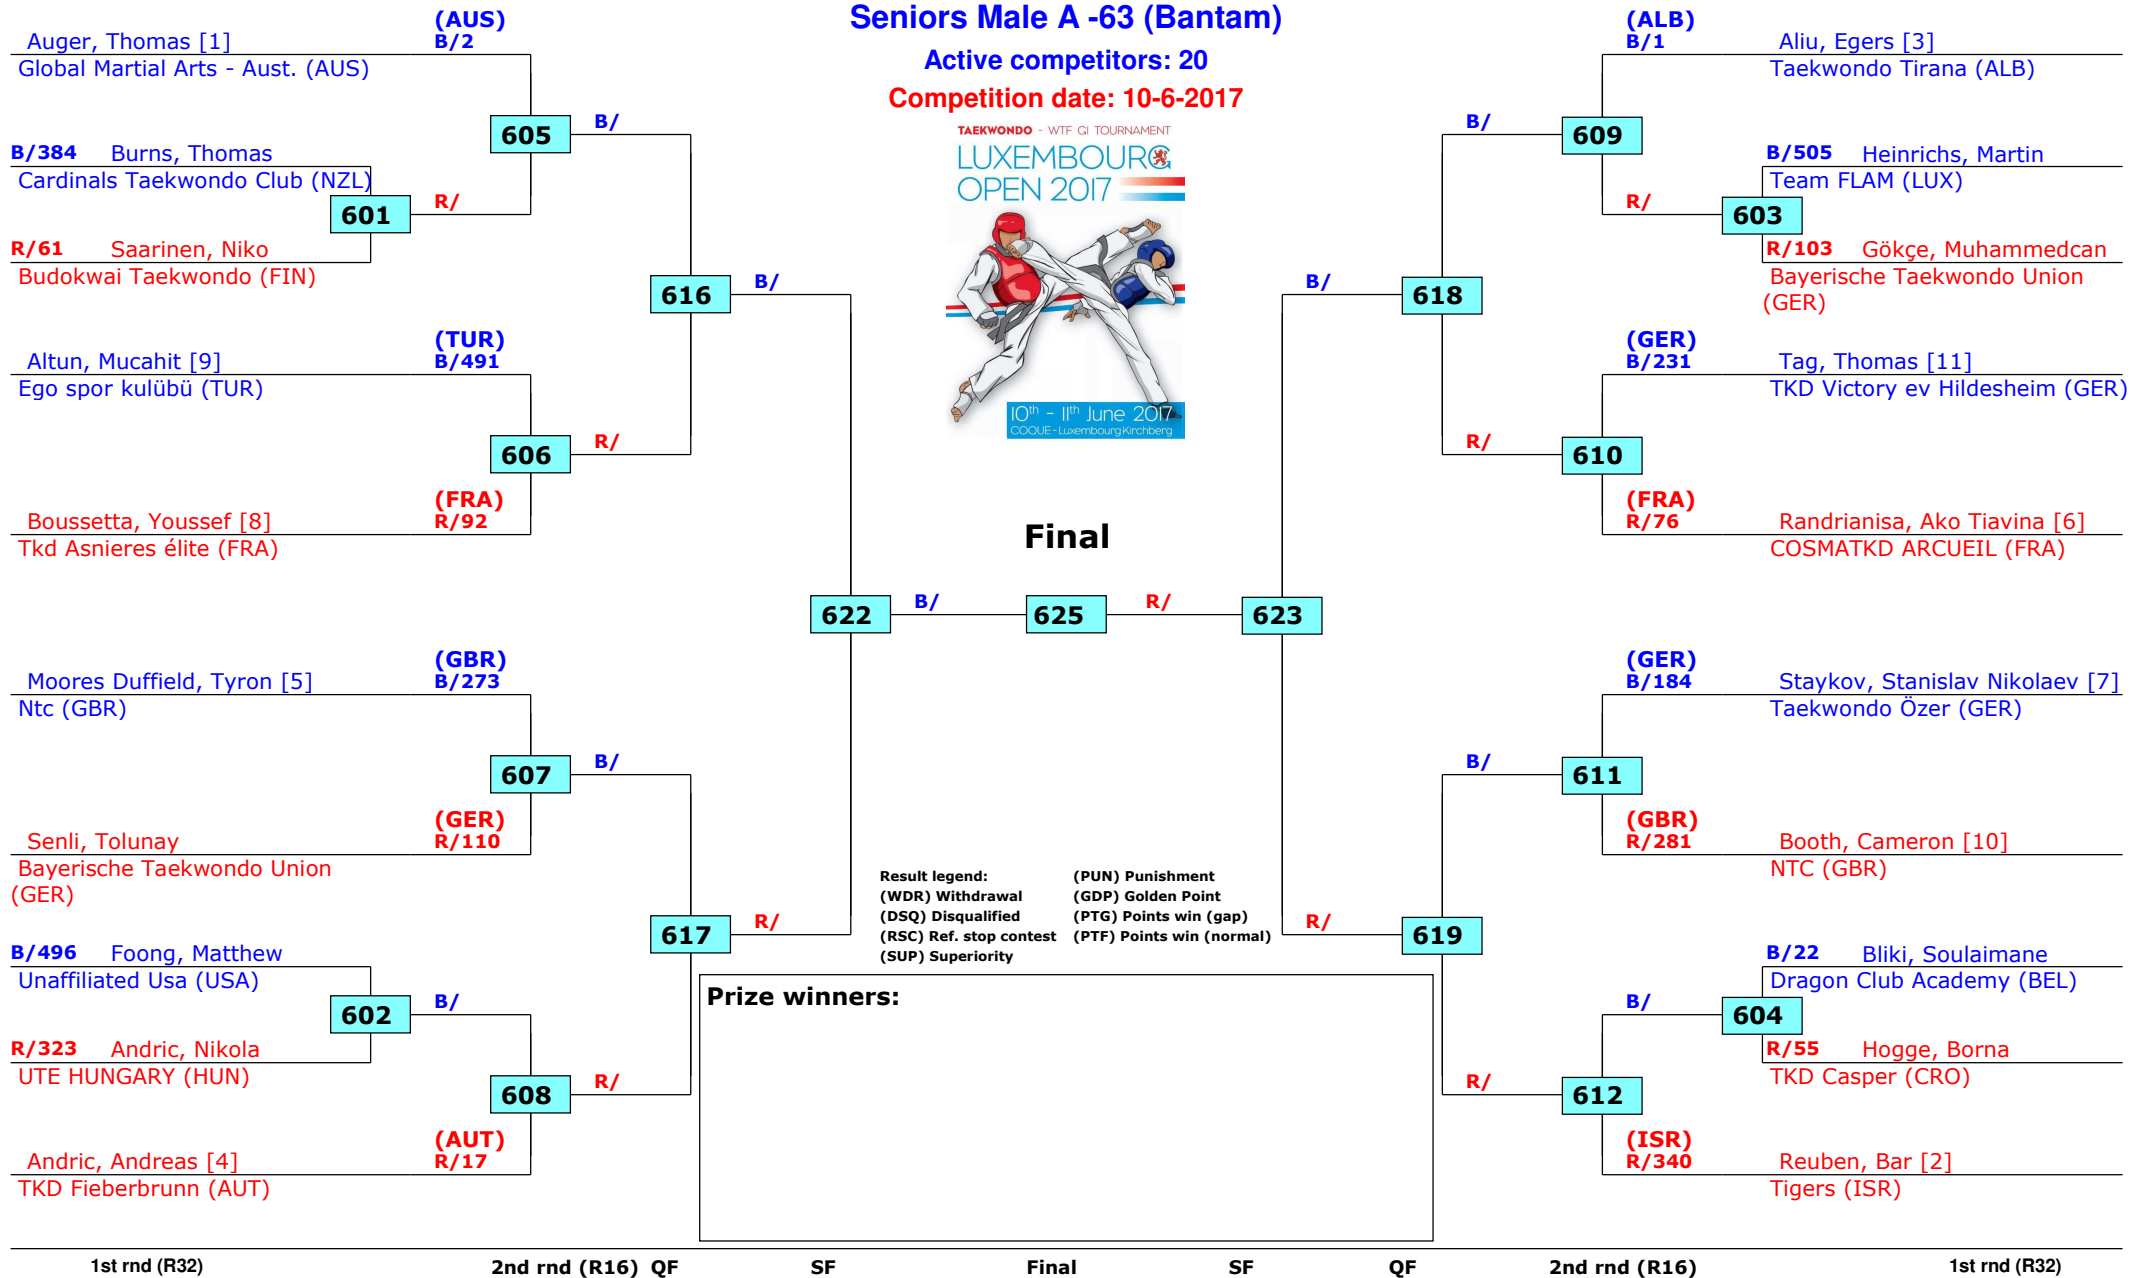

Prize winners:

QF SF Final SF QF

Luxembourg Open 2017 G1

Luxembourg, Luxembourg

Tournament date: 10-6-2017 upto 11-6-2017

Seniors Male A -63 (Bantam)

Active competitors: 20

Competition date: 10-6-2017

Luxembourg Open 2017 G1

Luxembourg, Luxembourg

Tournament date: 10-6-2017 upto 11-6-2017

Seniors Male A -68 (Feather)

Active competitors: 15

Competition date: 10-6-2017

Result legend:

(WDR) Withdrawal	(PUN) Punishment
(DSQ) Disqualified	(GDP) Golden Point
(RSC) Ref. stop contest	(PTG) Points win (gap)
(SUP) Superiority	(PTF) Points win (normal)