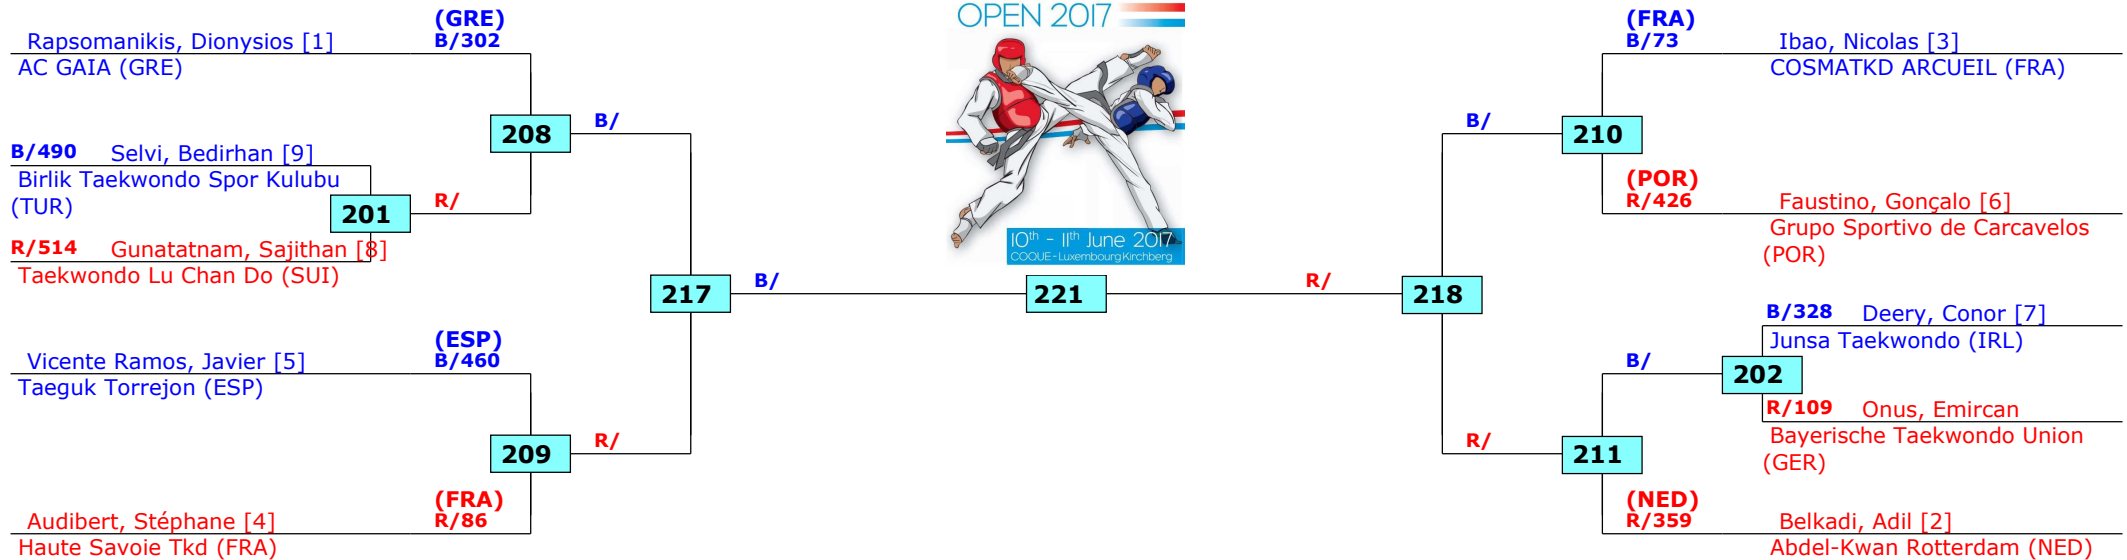

Luxembourg Open 2017 G1
Luxembourg, Luxembourg
Tournament date: 10-6-2017 upto 11-6-2017
Seniors Male A -54 (Fin)
Active competitors: 10
Competition date: 10-6-2017

Result legend:
(WDR) Withdrawal (PUN) Punishment
(DSQ) Disqualified (GDP) Golden Point
(RSC) Ref. stop contest (PTG) Points win (gap)
(SUP) Superiority (PTF) Points win (normal)

Prize winners:

QF SF Final SF QF

Luxembourg Open 2017 G1
Luxembourg, Luxembourg
Tournament date: 10-6-2017 upto 11-6-2017
Seniors Male A -58 (Fly)
Active competitors: 12
Competition date: 10-6-2017

Result legend:
(WDR) Withdrawal (PUN) Punishment
(DSQ) Disqualified (GDP) Golden Point
(RSC) Ref. stop contest (PTG) Points win (gap)
(SUP) Superiority (PTF) Points win (normal)