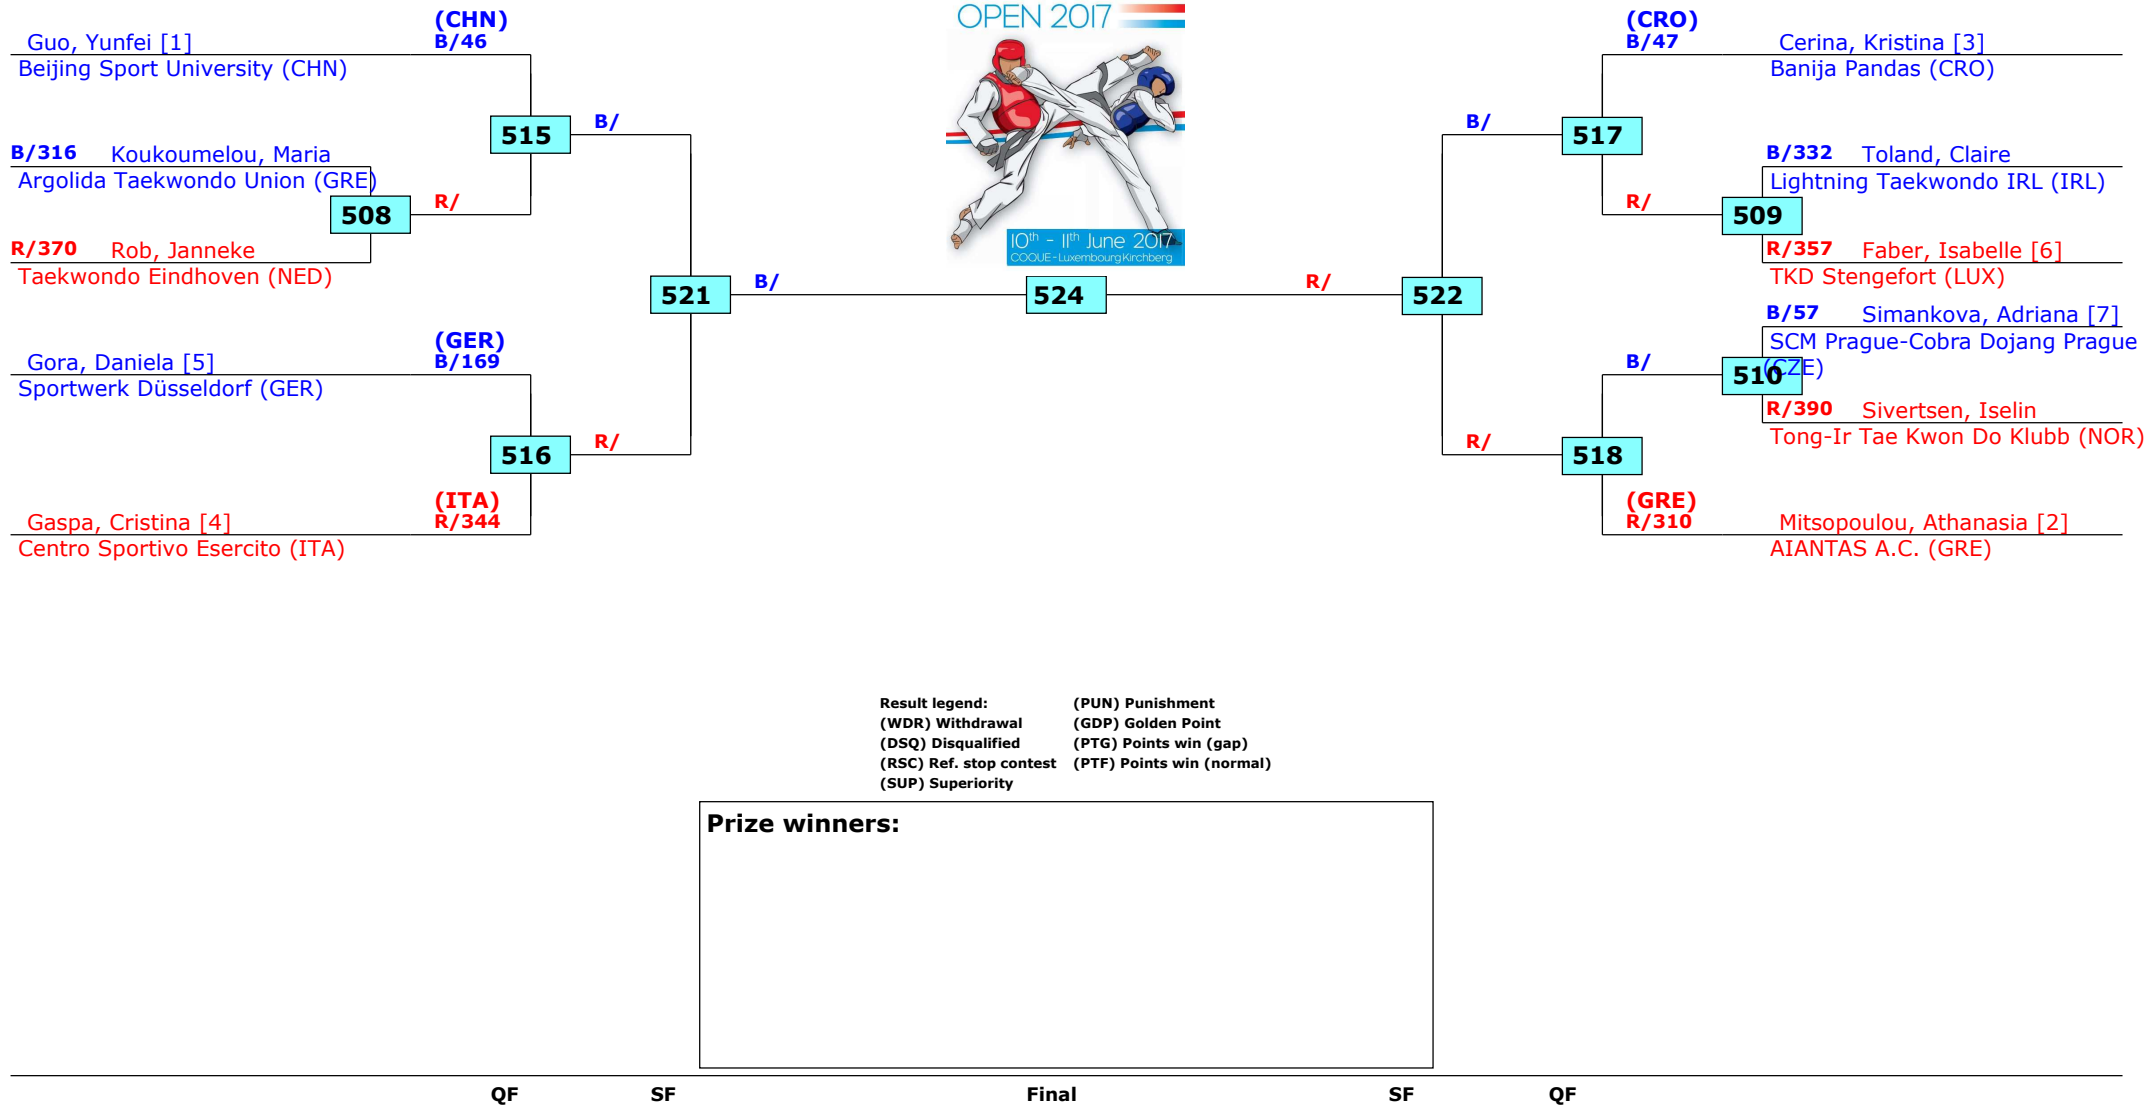

Result legend:

- (WDR) Withdrawal
- (DSQ) Disqualified
- (RSC) Ref. stop contest
- (SUP) Superiority
- (PUN) Punishment
- (GDP) Golden Point
- (PTG) Points win (gap)
- (PTF) Points win (normal)

Prize winners:

QF SF Final SF QF

Luxembourg Open 2017 G1

Luxembourg, Luxembourg

Tournament date: 10-6-2017 upto 11-6-2017

Seniors Female A -67 (Welter)

Active competitors: 11
Competition date: 10-6-2017

Result legend:
 (WDR) Withdrawal (PUN) Punishment
 (DSQ) Disqualified (GDP) Golden Point
 (RSC) Ref. stop contest (PTG) Points win (gap)
 (SUP) Superiority (PTF) Points win (normal)

Prize winners:

Luxembourg Open 2017 G1
Luxembourg, Luxembourg
Tournament date: 10-6-2017 upto 11-6-2017
Seniors Female A -73 (Middle)

Active competitors: 3

Competition date: 10-6-2017

Final

Result legend: (PUN) Punishment
 (WDR) Withdrawal (GDP) Golden Point
 (DSQ) Disqualified (PTG) Points win (gap)
 (RSC) Ref. stop contest (PTF) Points win (normal)
 (SUP) Superiority

Prize winners:

SF

Final

SF

Luxembourg Open 2017 G1
Luxembourg, Luxembourg
Tournament date: 10-6-2017 upto 11-6-2017
Seniors Female A +73 (Heavy)
Active competitors: 3
Competition date: 10-6-2017

Final

Result legend: (PUN) Punishment
(WDR) Withdrawal (GDP) Golden Point
(DSQ) Disqualified (PTG) Points win (gap)
(RSC) Ref. stop contest (PTF) Points win (normal)
(SUP) Superiority